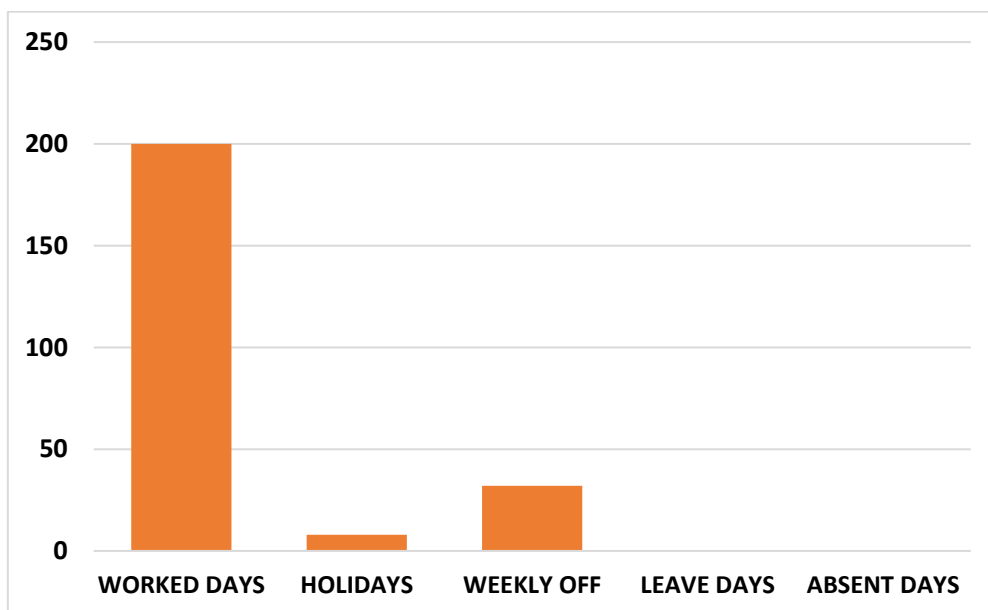

GURU NANAK EDUCATION COLLEGE, GOPALPUR

ANALYSIS OF ATTENDANCE OF STUDENTS FOR THE MONTH OF NOVEMBER 2019

BATCH - ATTENDANCE OF 1ST SEMESTER

BATCH - ATTENDANCE OF 3RD SEMESTER