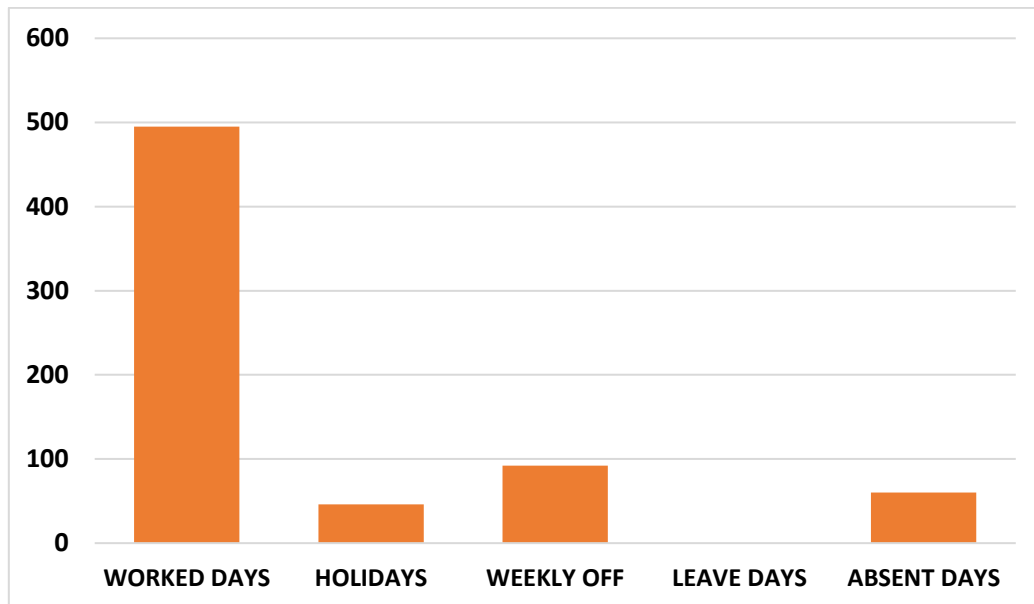

GURU NANAK EDUCATION COLLEGE, GOPALPUR

ANALYSIS OF ATTENDANCE OF STUDENTS FOR THE MONTH OF NOVEMBER 2019

BATCH - ATTENDANCE OF 1ST SEMESTER

BATCH - ATTENDANCE OF 3RD SEMESTER